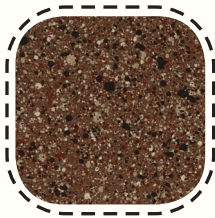

Your
Get A Grip
resurfacing
sample kit.

Eurostone® Canyon Ridge

Eurostone® Sage Canyon

Eurostone® Coyote Canyon

1. Hold up to a counter.
2. Call us with your choice.
3. Prepare to save 70% over granite.

GETAGRIP[®]
resurfacing